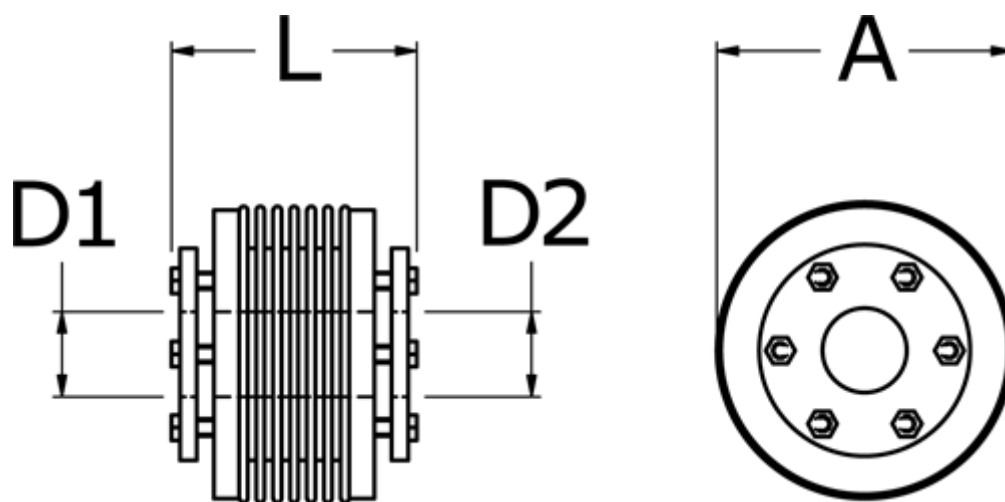

Data Sheet

Article number: 3330502000913840

Description: Bellow coupling type 5 size200
Length 91 mm, bore 38/40 mm

Measures

A	= 90
D1	= 38
D2	= 40
L	= 91
Nom. torque NM (Tkn)	= 200